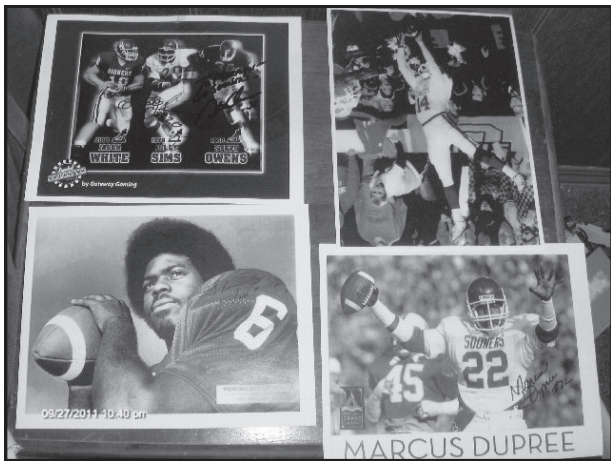

## ANTIQUES & COLLECTIBLES

OU collectible cards • Autographed Beatles picture  
Tons of Must-See OU memorabilia  
OU TV dinner stand • OU apron & oven mitt  
OU end table w/ pic of stadium on top  
2001 OU Orange Bowl photo • OU tin can  
**Autographed Jason White, Billy Sims, Steve Owens photo**  
Autographed Marcus Dupree photo • OU blanket  
Autographed Thomas Lott photo • OU round pillow  
Sooners cups • Sooners mini-helmet • OU hats  
Sooners salt & pepper shakers • Sooners street sign  
Plush basketball • OU plastic table cover • OU clocks  
OU official mini football • OU playing cards  
Sooners glass & mugs • OU cheerleader bear  
Wooden steer head clock • Hot wheels cars  
Matchbox cars - some still in original box (100's)  
Antique desk • Beetles albums (several)  
**Beatles memorabilia - LOTS - Shadowed portrait, Photos, Books, Coffee cups**  
Bells (100's) • 1994-97 Christmas silver bells  
Anniversary clocks • Several holiday edition Barbies  
Pepsi Barbie • Dallas Cowboy Barbie  
Campbell's Barbie - must see!! • I Love Lucy Barbie  
Troll dolls • Metal die-cast cars • Beanie Babies  
TV guide collector cups • Carousel snow globe  
Old tinted glassware • Rollin Stone magazines  
Melodie's County Fair Collection carousel horses  
Several pieces from Guam • Porcelain dolls  
Porcelain knick-knacks • Stuffed animals  
John Deere farm toy play set • Cabbage patch doll  
Brass knick-knacks • Brass unicorn collection  
Brass panda collection